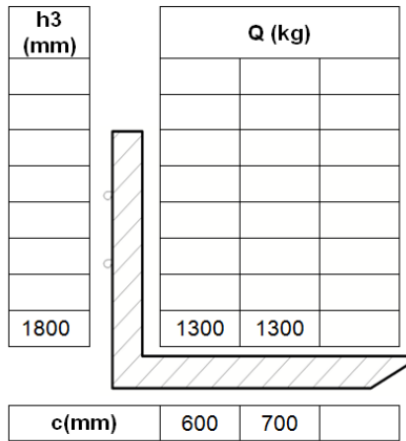

PS13RM residual capacities

| | |
|------|--------|
| Type | PS13RM |
| Mast | 1600mm |

| | |
|------|--------|
| Type | PS13RM |
| Mast | 1800mm |

| | |
|------|--------|
| Type | PS13RM |
| Mast | 3000mm |

| | |
|------|--------|
| Type | PS13RM |
| Mast | 3600mm |

| | |
|------|--------|
| Type | PS13RM |
| Mast | 4500mm |