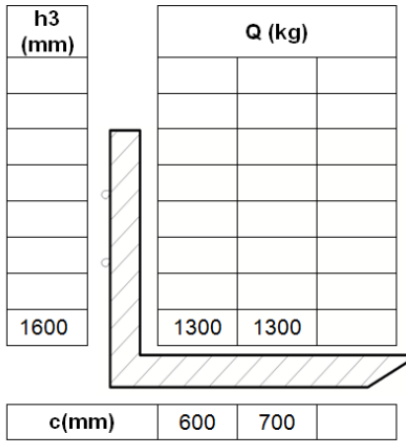

PS13RM residual capacities

| | |
|------|--------|
| Type | PS13RM |
| Mast | 1600mm |

| | |
|------|--------|
| Type | PS13RM |
| Mast | 1800mm |

| | |
|------|--------|
| Type | PS13RM |
| Mast | 3000mm |

| | |
|------|--------|
| Type | PS13RM |
| Mast | 3600mm |

| | |
|------|--------|
| Type | PS13RM |
| Mast | 4500mm |