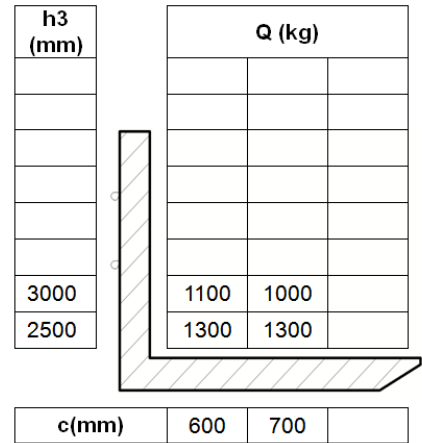

PS13RM residual capacities

| | |
|------|--------|
| Type | PS13RM |
| Mast | 1600mm |

| | |
|------|--------|
| Type | PS13RM |
| Mast | 1800mm |

| | |
|------|--------|
| Type | PS13RM |
| Mast | 3000mm |

| | |
|------|--------|
| Type | PS13RM |
| Mast | 3600mm |

| | |
|------|--------|
| Type | PS13RM |
| Mast | 4500mm |