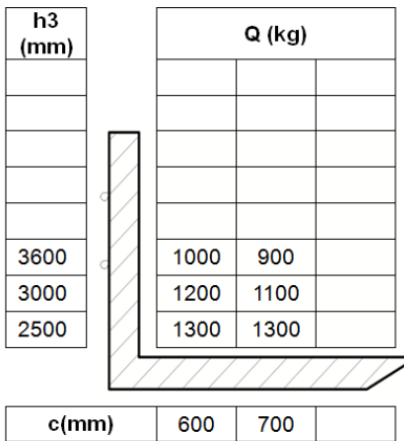

PS13RM residual capacities

| | |
|------|--------|
| Type | PS13RM |
| Mast | 1600mm |

| | |
|------|--------|
| Type | PS13RM |
| Mast | 1800mm |

| | |
|------|--------|
| Type | PS13RM |
| Mast | 3000mm |

| | |
|------|--------|
| Type | PS13RM |
| Mast | 3600mm |

| | |
|------|--------|
| Type | PS13RM |
| Mast | 4500mm |